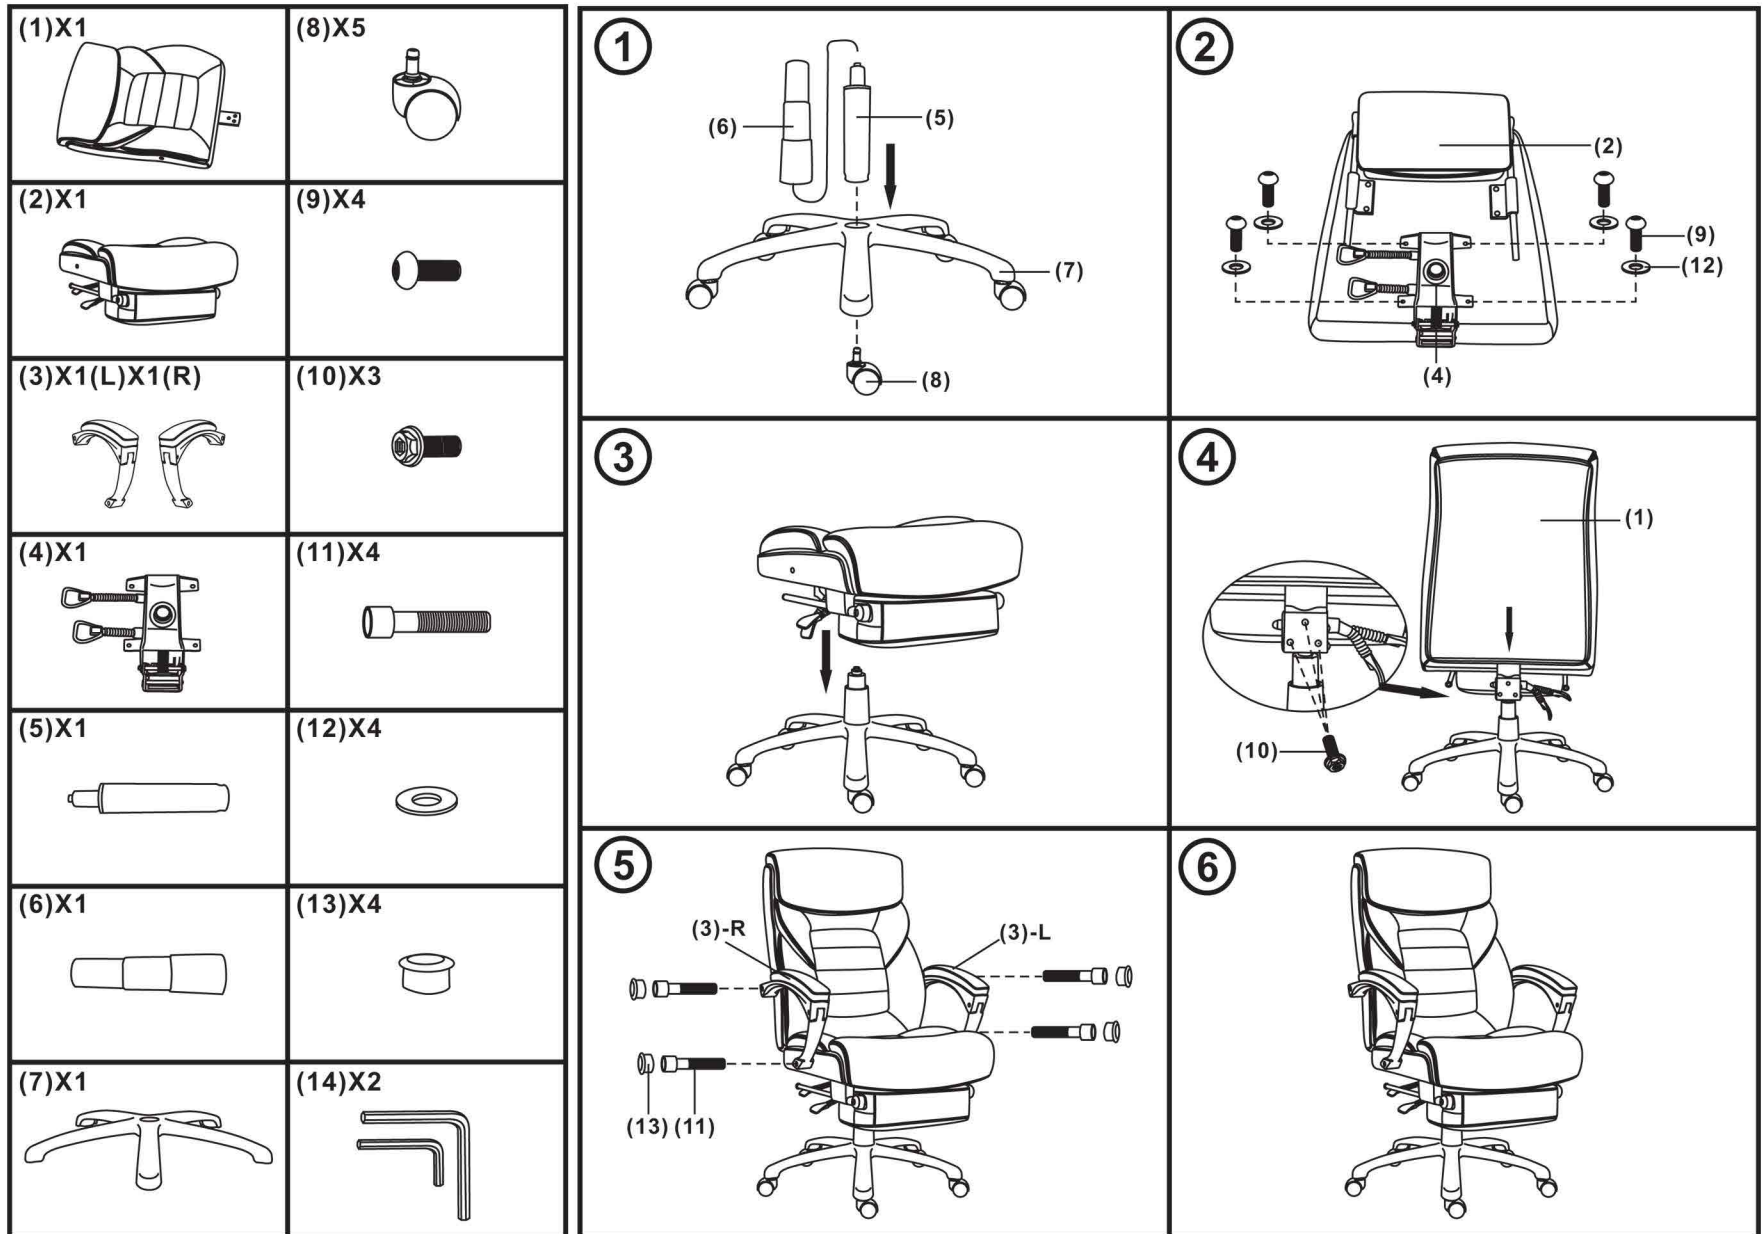

Y12385 - Big & Tall Reclining Office Chair

Screws and washers are located in the holes. Use Allen Wrench to back them out for assembly.

Questions? Call Customer Service at 1-800-443-5117, Monday - Friday 8:30 AM to 5:00 PM Central Time
www.modernofficefurniture.com